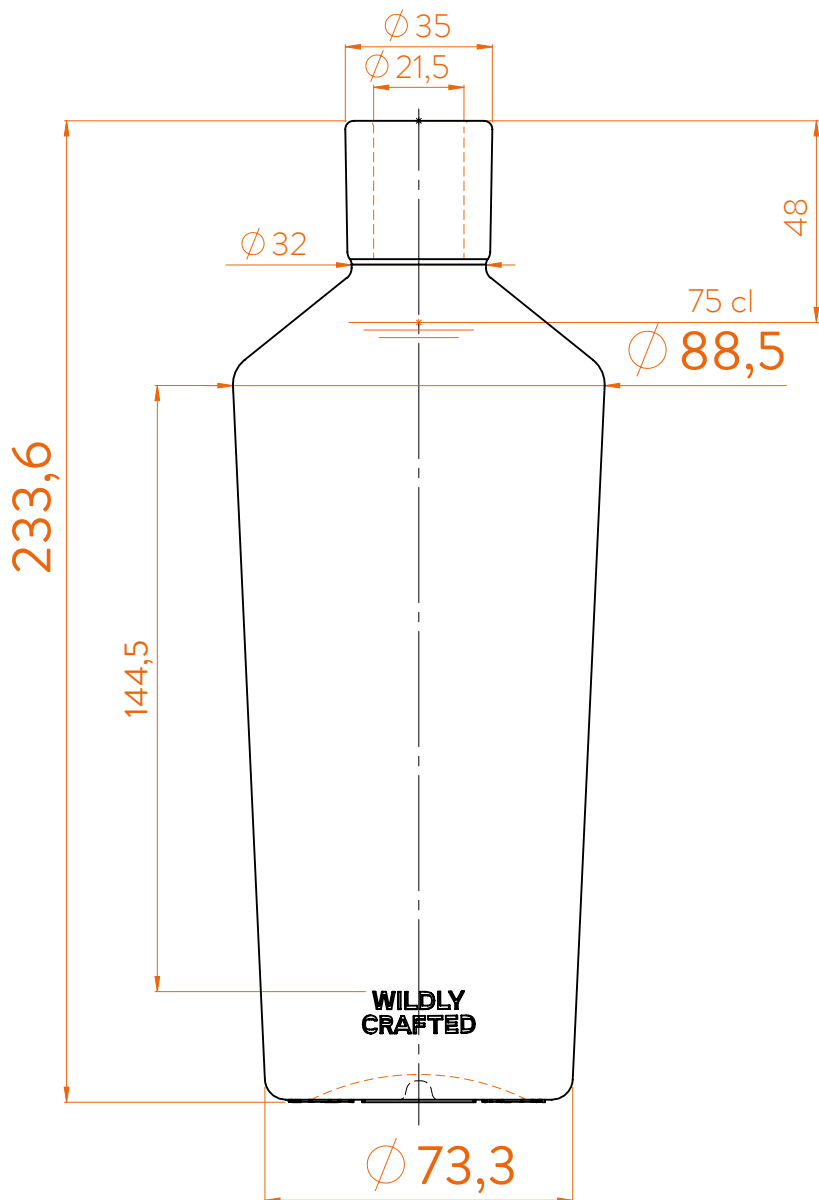

WILDLY CRAFTED® PRIMAL

estal

www.estal.com

+ 34 972 821 676